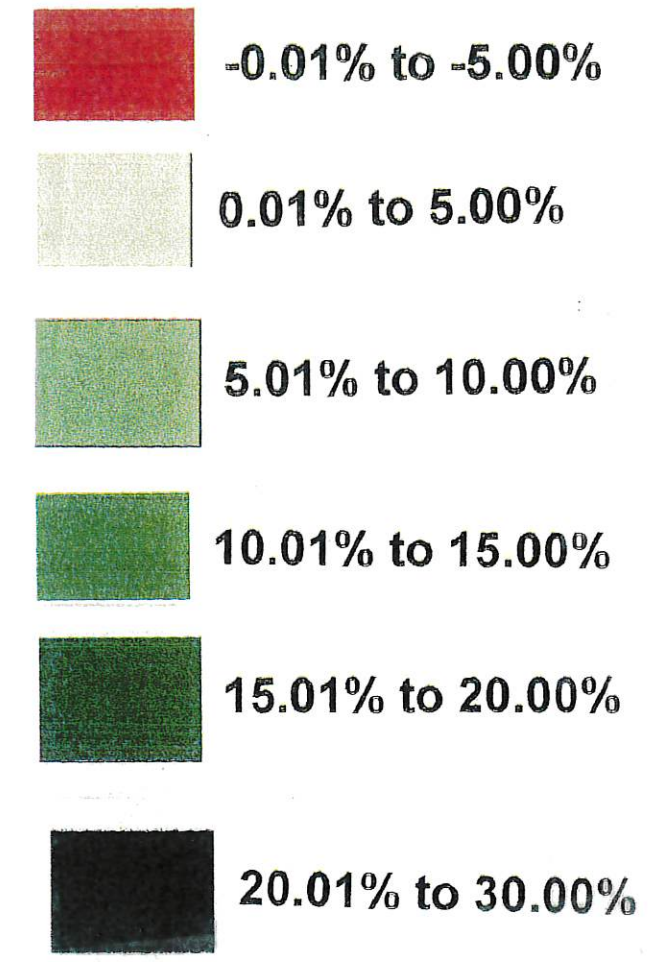

Scio Township 2026 Assessment Percent Changes

(change grouped by ECF neighborhoods)

Date Printed: January 28, 2026

Property of Scio Township
Reproduced with permission only
Prepared by Scio Township GIS