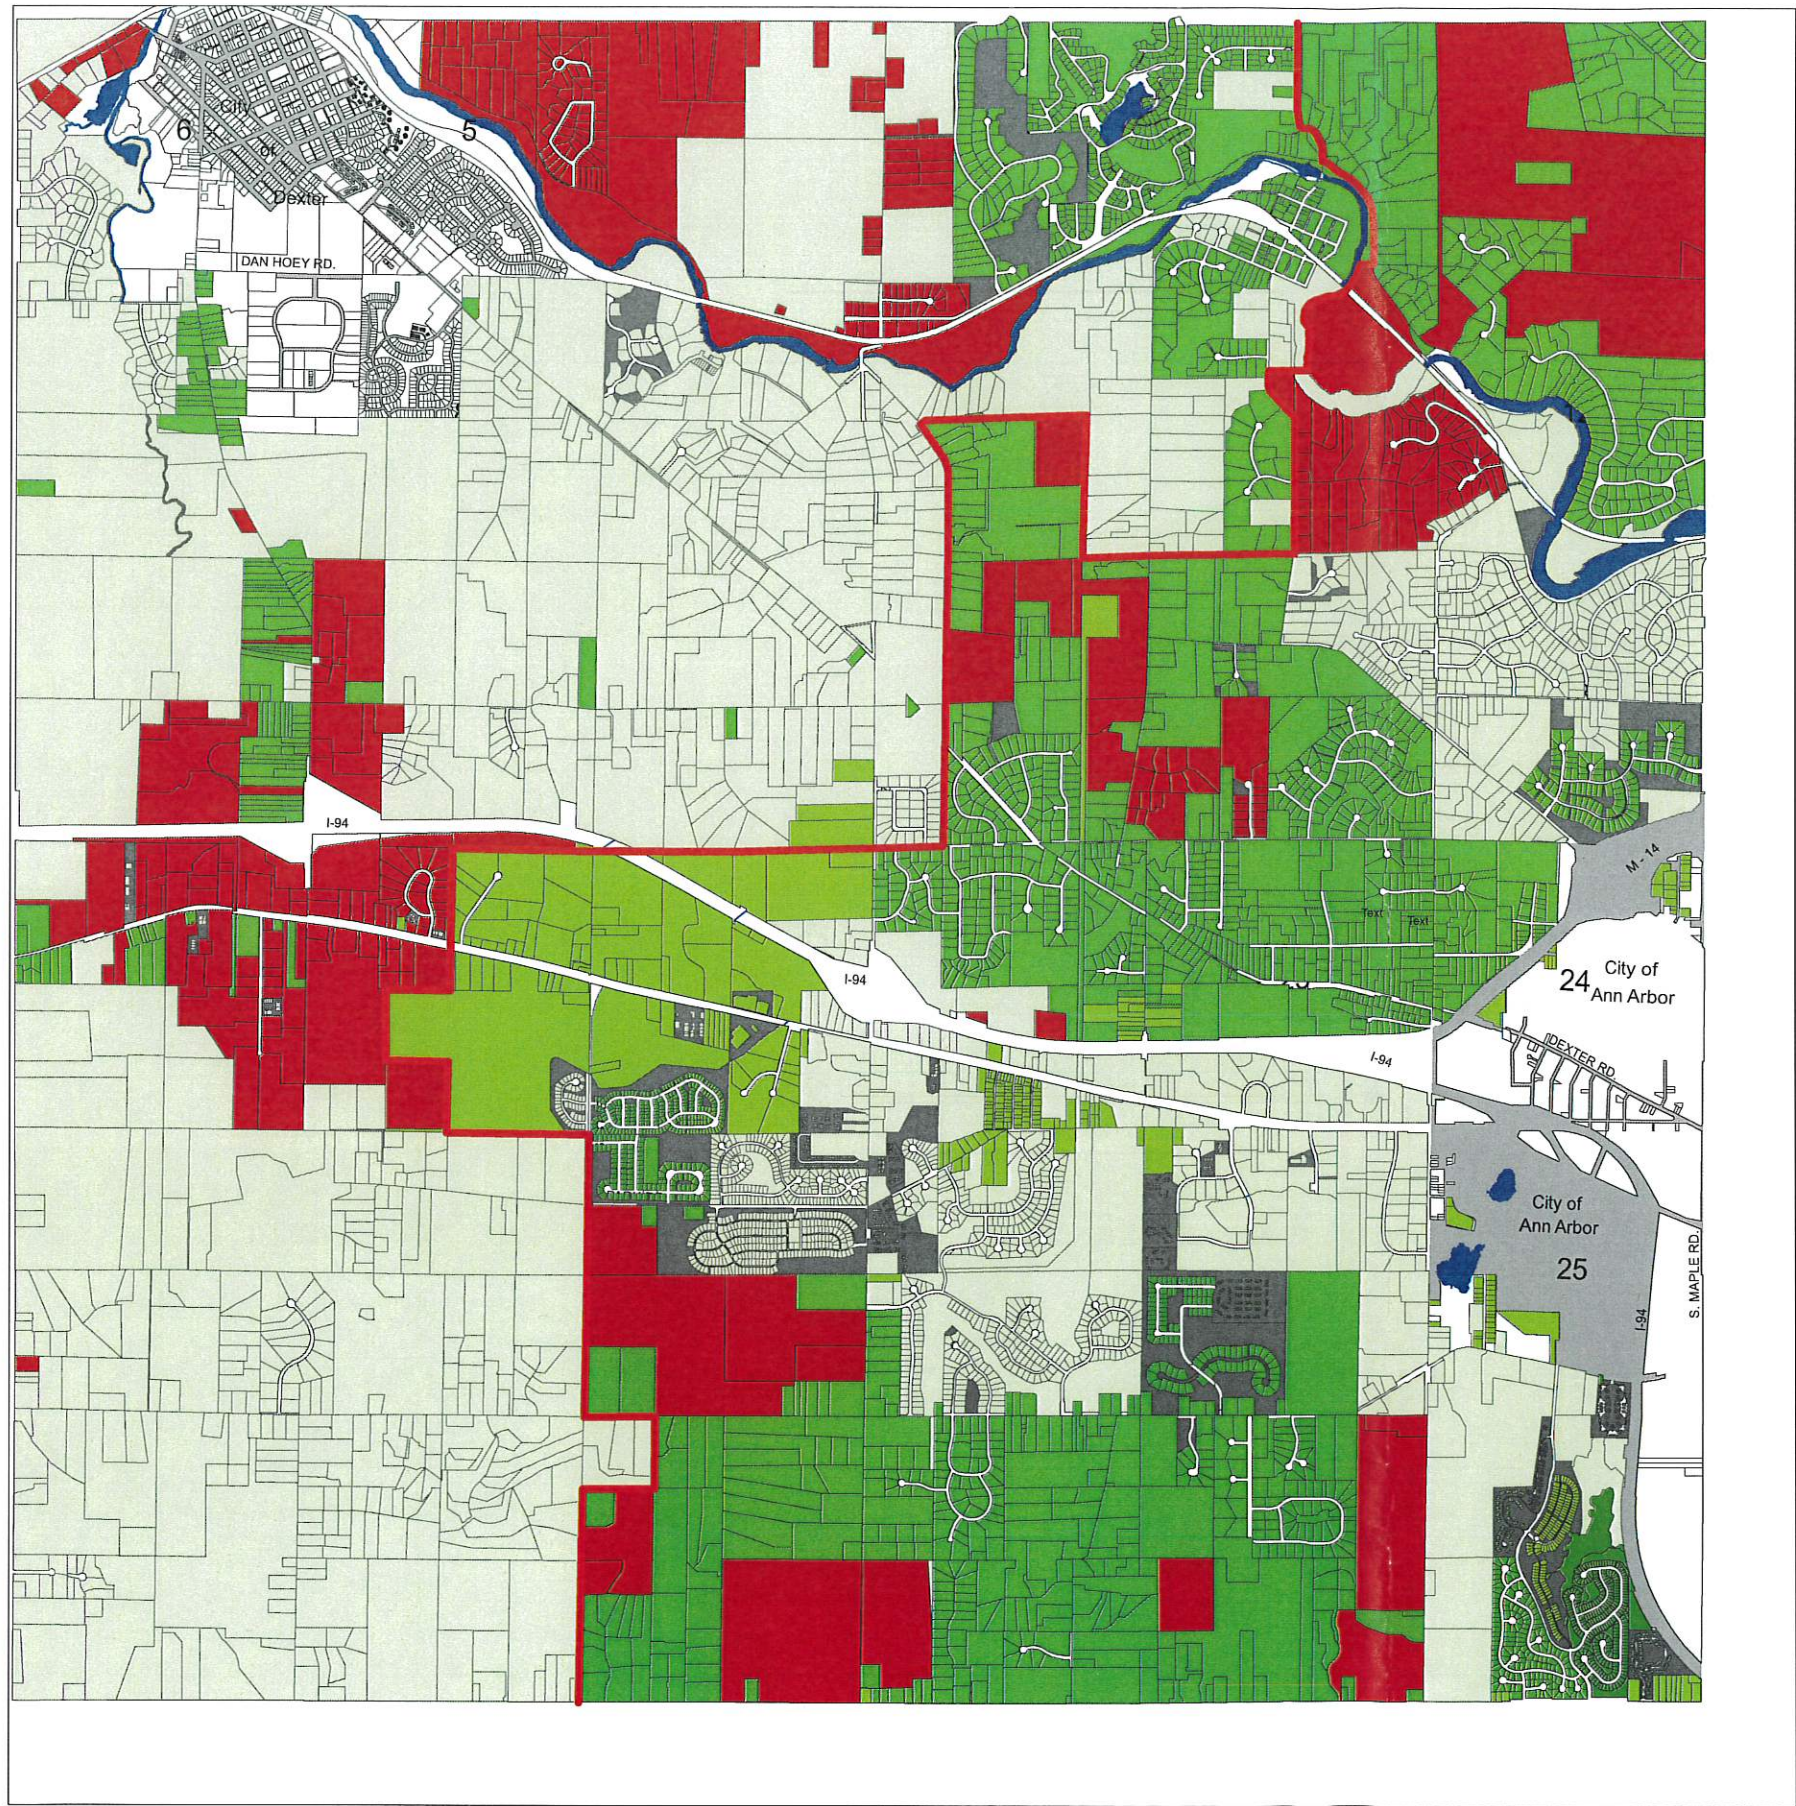

Scio Township 2026 Assessment Percent Changes

(change grouped by ECF neighborhoods)

Date Printed: January 28, 2026

Property of Scio Township
Reproduced with permission only
Prepared by Scio Township GIS