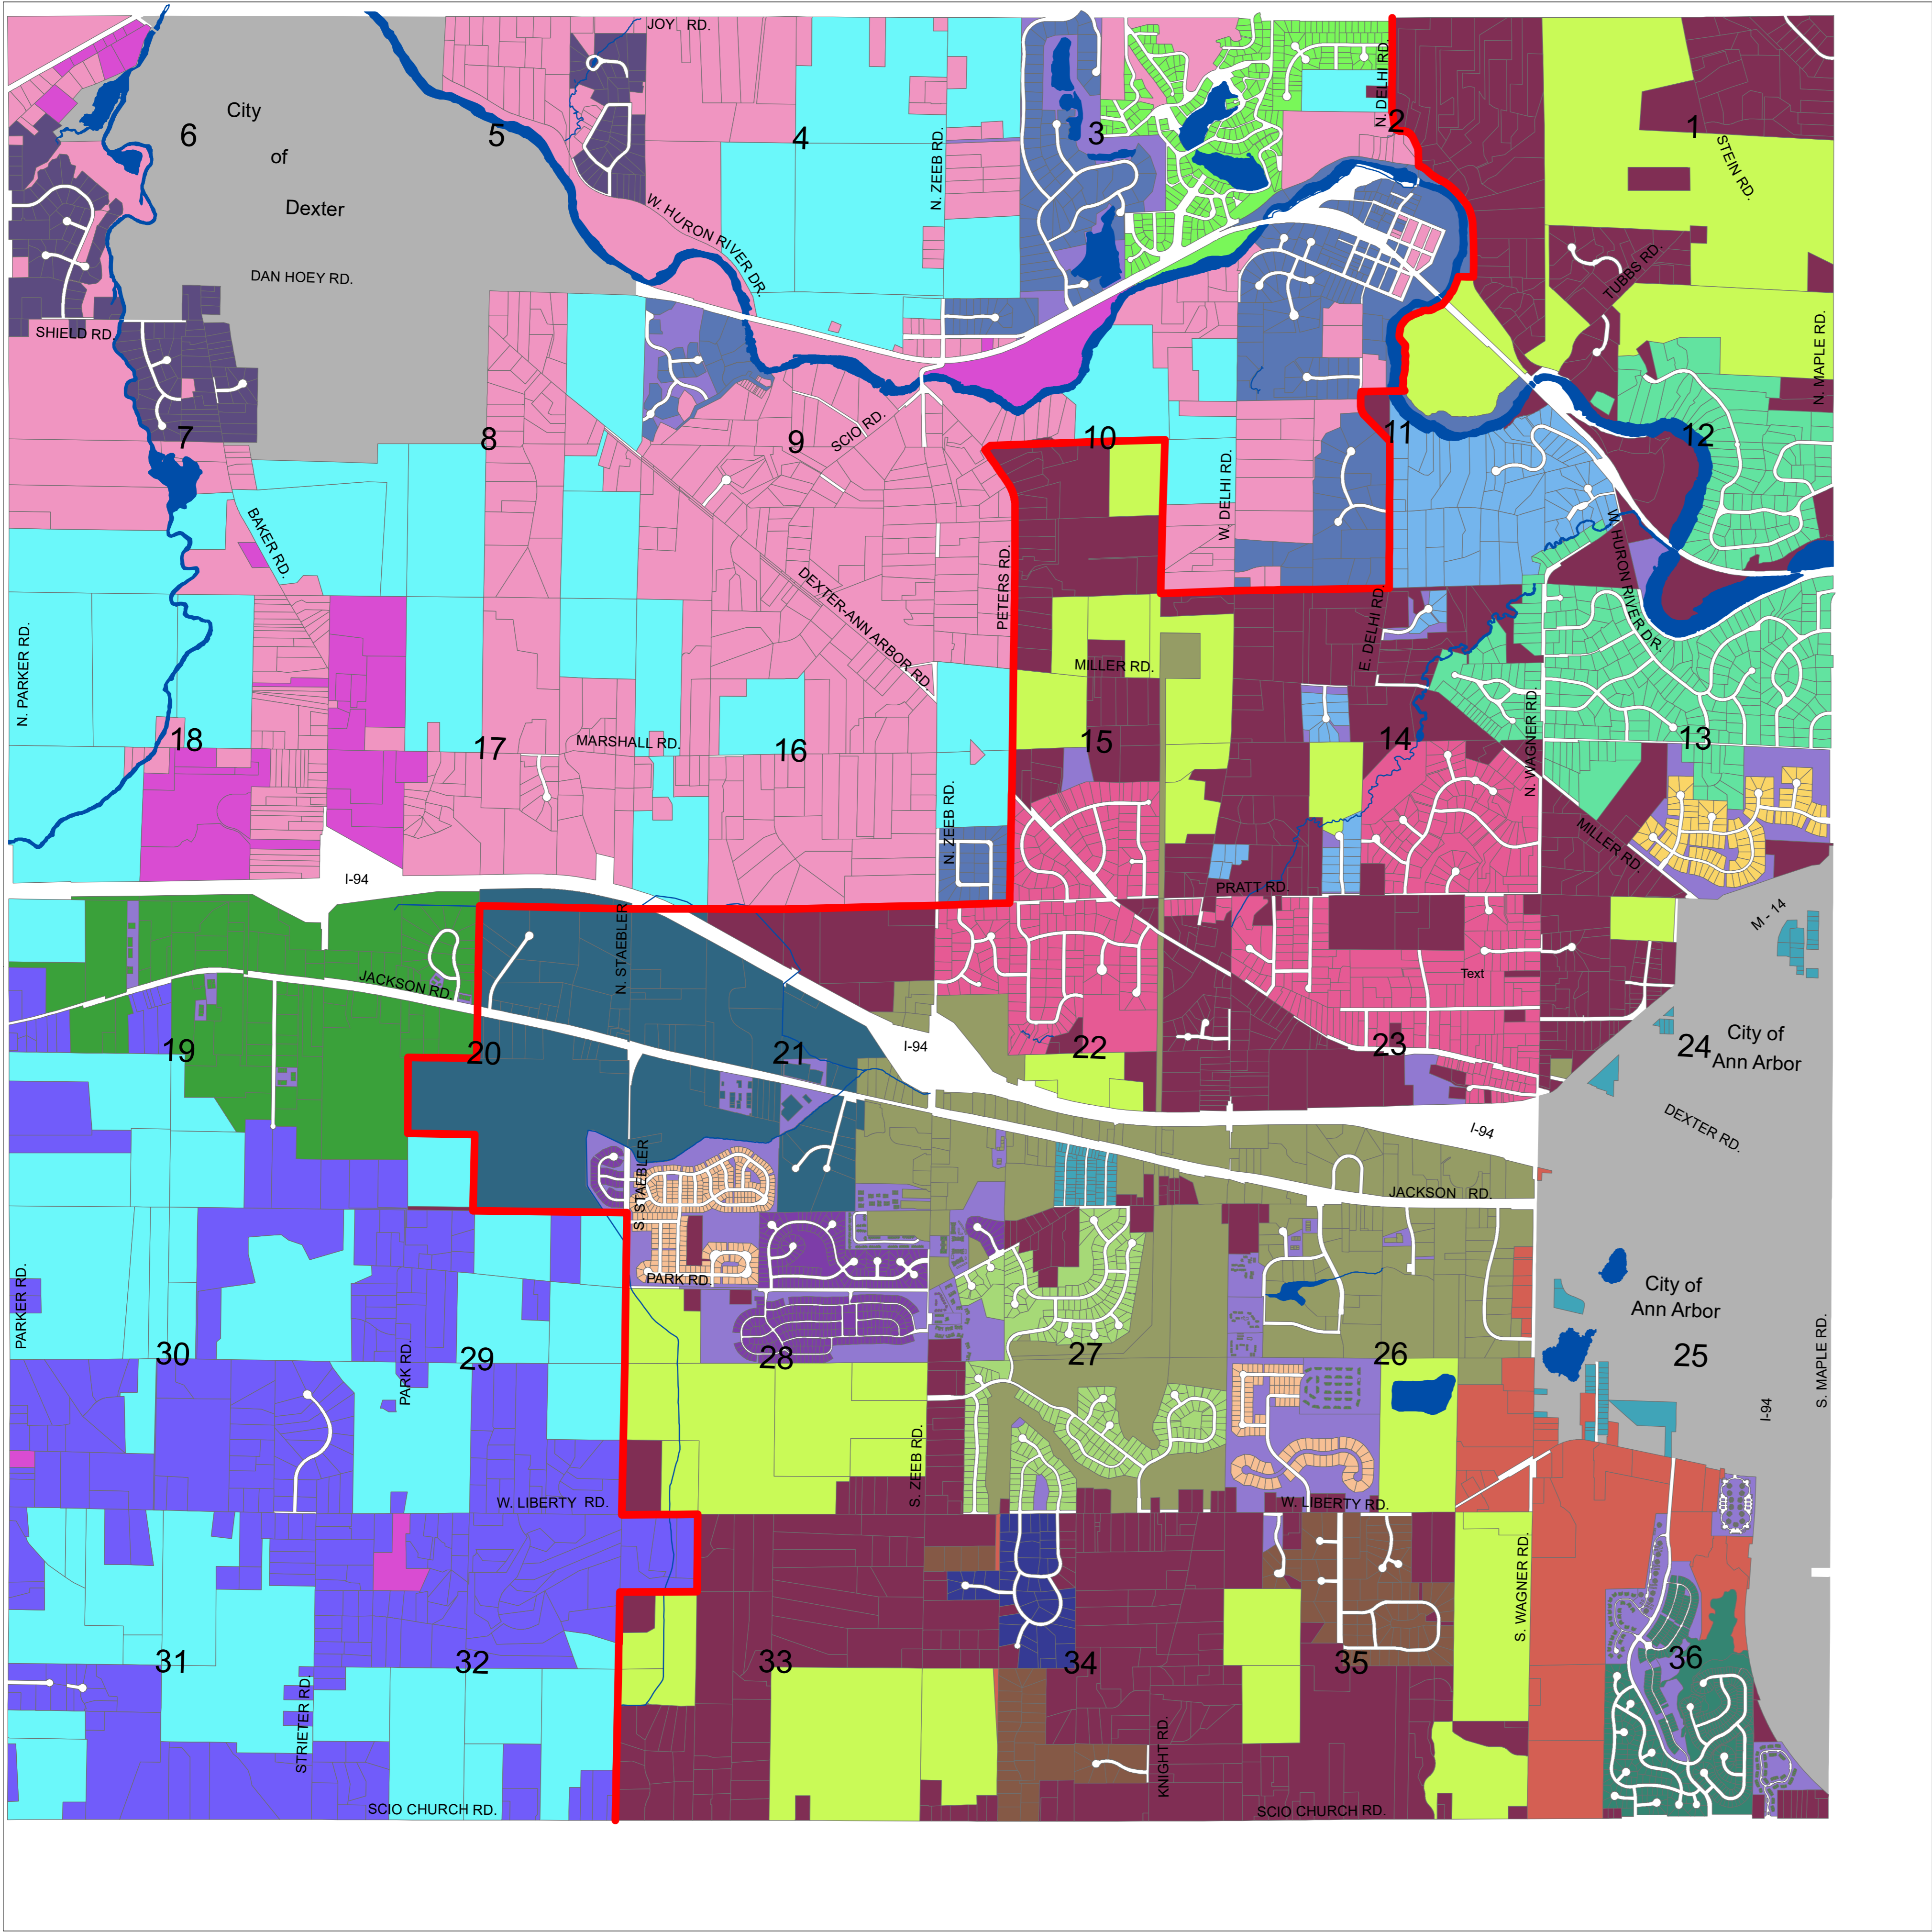

Scio Township Land Tables

Land Tables

- School District Boundary
- EQParcels_poly
  - <all other values>
- Parcels.neighborhood
  - <Null>
  - AgD-1, Ann Arbor Schools
  - AgD-2, Dexter Schools
  - CI-1, Southeast Corner
  - CI-2, Eastern Jackson Rd
  - CI-3, Central Jackson Rd
  - CI-4, Western Jackson Rd
  - CI-5, Baker Rd Corridor
  - RAc-1, Ann Arbor Schools
  - RAc-2, Dexter Schools North
  - RAc-3, Dexter Schools South
- ST-1, Eastern Neighborhood, no s/w
- ST-10, Eastern Neighborhood, w s/w
- ST-11, Eastern Estates, no s/w
- ST-12, Saginaw Hills
- ST-13, Walnut Ridge
- ST-14, Bandera/Shevchenko
- ST-15, Trailwoods/ScioView
- ST-2, Eastern Estates, w s/w
- ST-3, Central Neighborhoods no s/w
- ST-4, Central Neighborhoods w s/w
- ST-5, Condominiums
- ST-6, Buena Vista & Annex Area
- ST-7, Loch Alpine
- ST-8, Western Dexter Neighborhoods
- ST-9, Central DX Neighborhoods no s/w
- City/Village

Date Printed: January 22, 2026