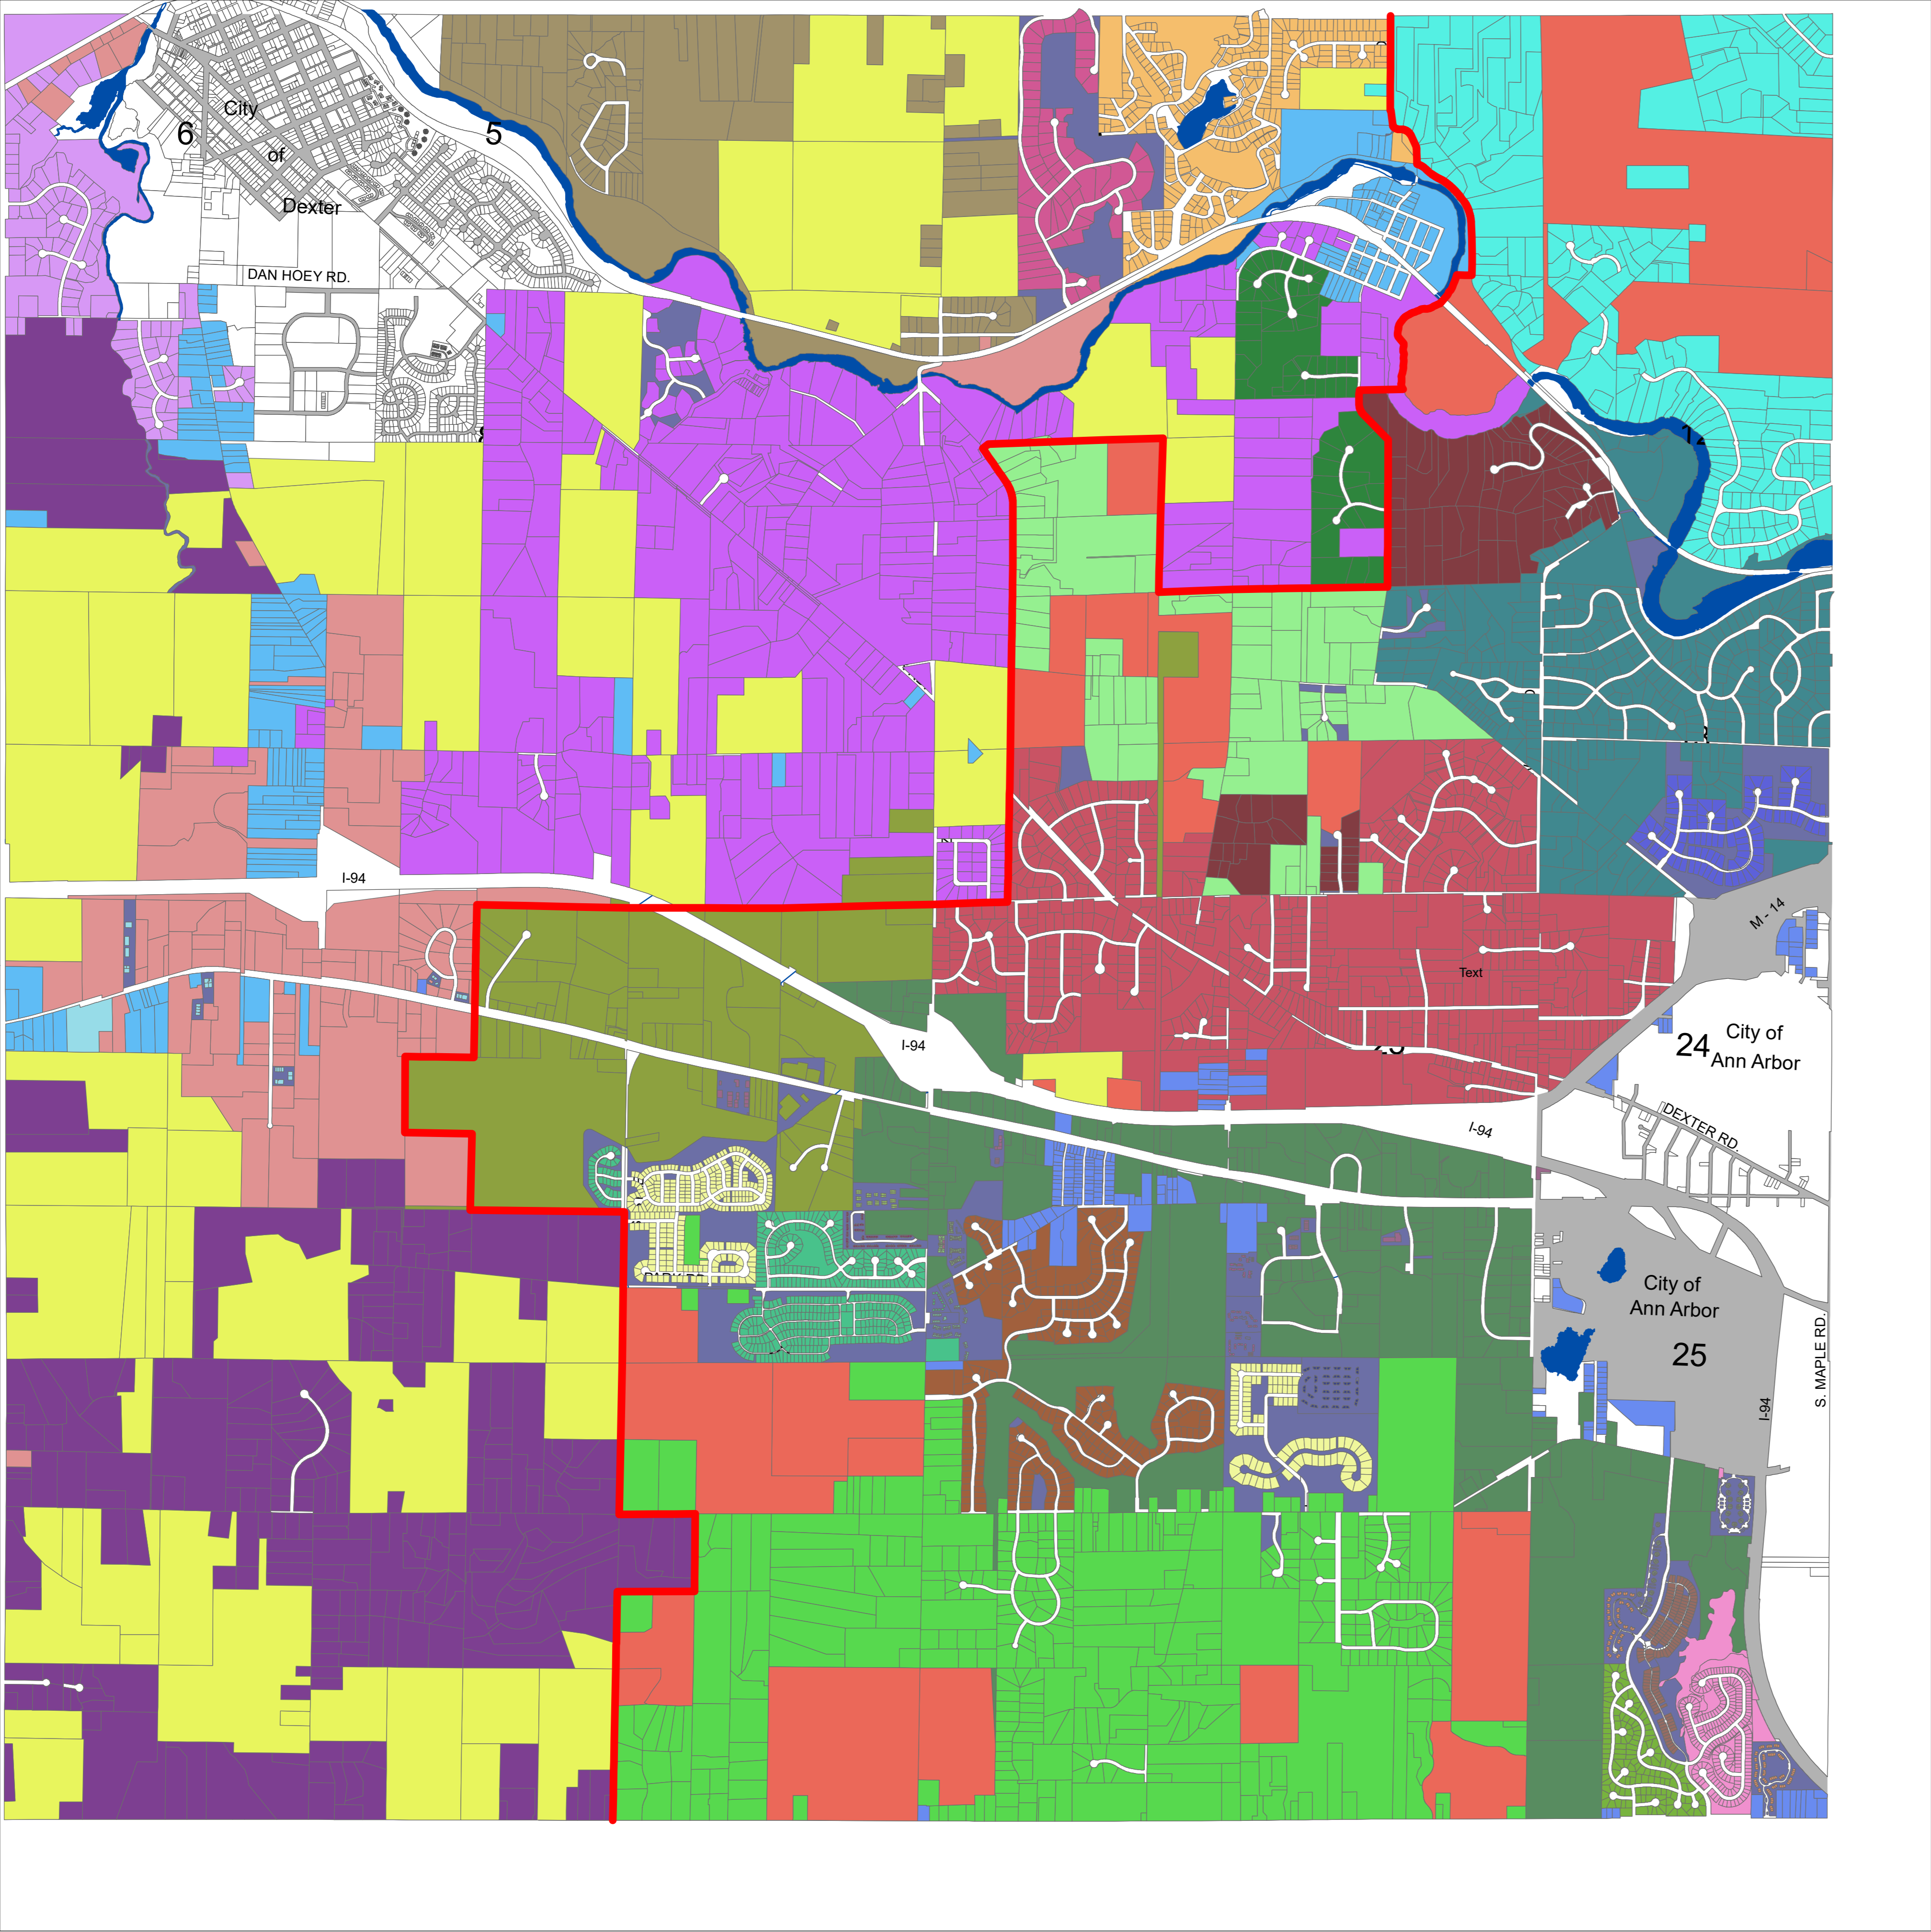

Scio Township

ECF Neighborhoods

ECF Neighborhoods

- School District Boundary
- **EQParcels_poly**
- <all other values>
- **Parcels.ecftbl**
- <Null>
- A1 - DEXTER AG
- A2 - ANN ARBOR AG
- B1 - NE CORNER
- B2 - DEXTER VLY NORTH
- B3 - THE GLADES
- C1 - NORTH CENTRAL
- C3 - PRESERVES
- D1 - EAST RVR VALLEY
- D2 - WEST MILLER RD
- D3 - HOLDEN/RIVER PINES
- D4 - WALNUT RIDGE
- E - LOCH ALPINE
- F - SCIO ORIGINAL DX
- G - NW CORNER
- H1 - NORTH CENTRAL
- H2 - WEST FARMLAND
- I1 - CENTRAL TWP COM/IND
- I2 - WESTERN TWP COM/IND
- I3 - ANN ARBOR COM/IND CONDO
- I4 - DEXTER COM/IND CONDO
- I5 - EASTERN TWP COM/IND
- J1 - POLO FIELDS
- J2 - ARBOR/FRENCH/KIRKWAY
- J3 - TRAILWOODS/SCIOVIEW
- J4 - SCIO AIR CONDOS
- K1 - SCIO ORIGINAL AA
- K2 - ARBOR CHASE
- K3 - GALLERY PARK CONDO
- L - CENTRAL SUBURB
- N - CENTRAL CONDOS
- N1 - LITTLE LAKE
- O1 - RAVINES/MEADOWINDS
- O2 - WLNT/SMRFLD/SCIO VLG CT
- O3 - WLNT VIEW/KSINGTON WDS
- O4 - HOMETOWN VILLAGE
- O5 - UPLANDS/TUSCANY
- City/Village

Date Printed: January 22, 2026